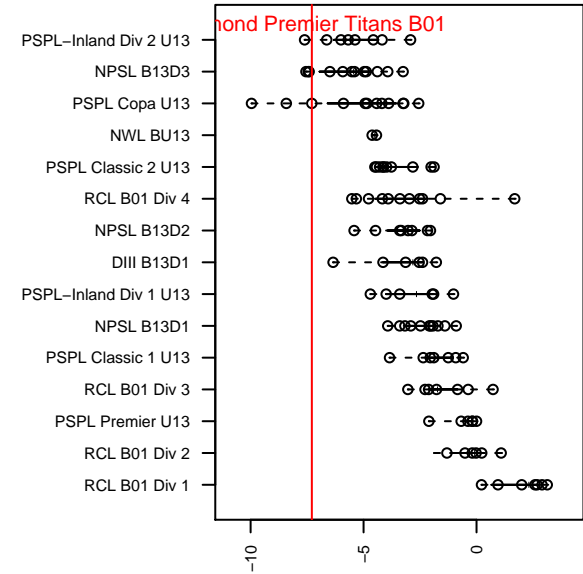

# Edmond Premier Titans B01

Edmond Premier Soccer Academy  
Edmonds, WA  
B01 total strength=356  
attack=0.32 defense=0.14  
fall league = PSPL Copa U13

alt names used:  
Edmond Premier Soccer Academy Titans U13

Venues played:  
2014 PSPL Copa U13

**Edmond Premier Titans B01**  
Dots are actual minus expected GF (blue circles) and GA (red triangles).  
Blue line is smoothed change in attack strength. Red is smoothed change in defense strength.

**attack and defense variance (black dot)  
relative to other teams  
and top 10 in region**

**attack and defense rating  
relative to others at age  
and all opponents in last 13 months**

**Performance relative to 13 month average**